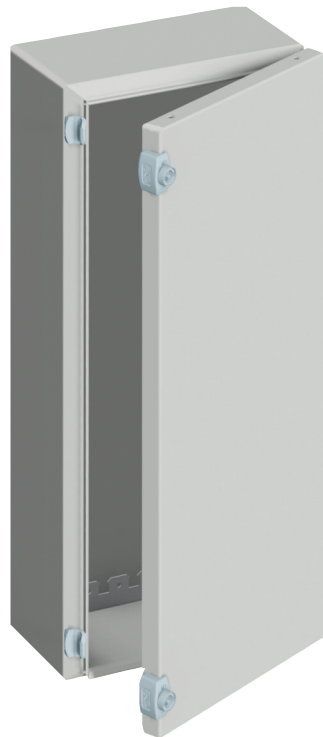

IP66 METRIC BOXES

6412 ESCHTB

WATER, OIL & DUST TIGHT HINGED TERMINAL BOXES, METRIC

The 6412 ESCHTB are used indoors or outdoors to protect the enclosed controls from dust, dirt, oil and water splashing. The 6412 ESCHTB are made from high quality code gauge steel, with corner seams continuously welded. The opening has a curled lip around all sides to increase rigidity and prevent dripping water from entering the box when the door is open. A high quality, robotically poured-in-place, seamless gasket ensures a com-

plete and durable water-tight seal. The enclosures feature die cast hinges, which are bound to the cover by an exclusive concealed hinge pin system. The covers are interchangeable and can be removed by unfastening the anti-vibration lock nuts. The enclosure can be internally or externally mounted using optional wall mounting feet. These feet have oblong holes to facilitate installation. Mounting brackets are supplied on the bottom of the en-

sure. Inner panels can be ordered separately, see page 174. Enclosures are finished with heat fused powder paint, electrostatically applied on a pretreated base. Box is RAL7035 textured light gray.

**CSA Certified / UL Listed
NEMA/EEMAC 4-12 / IP66**

Refer to p.734 to validate choice of substrate for the application